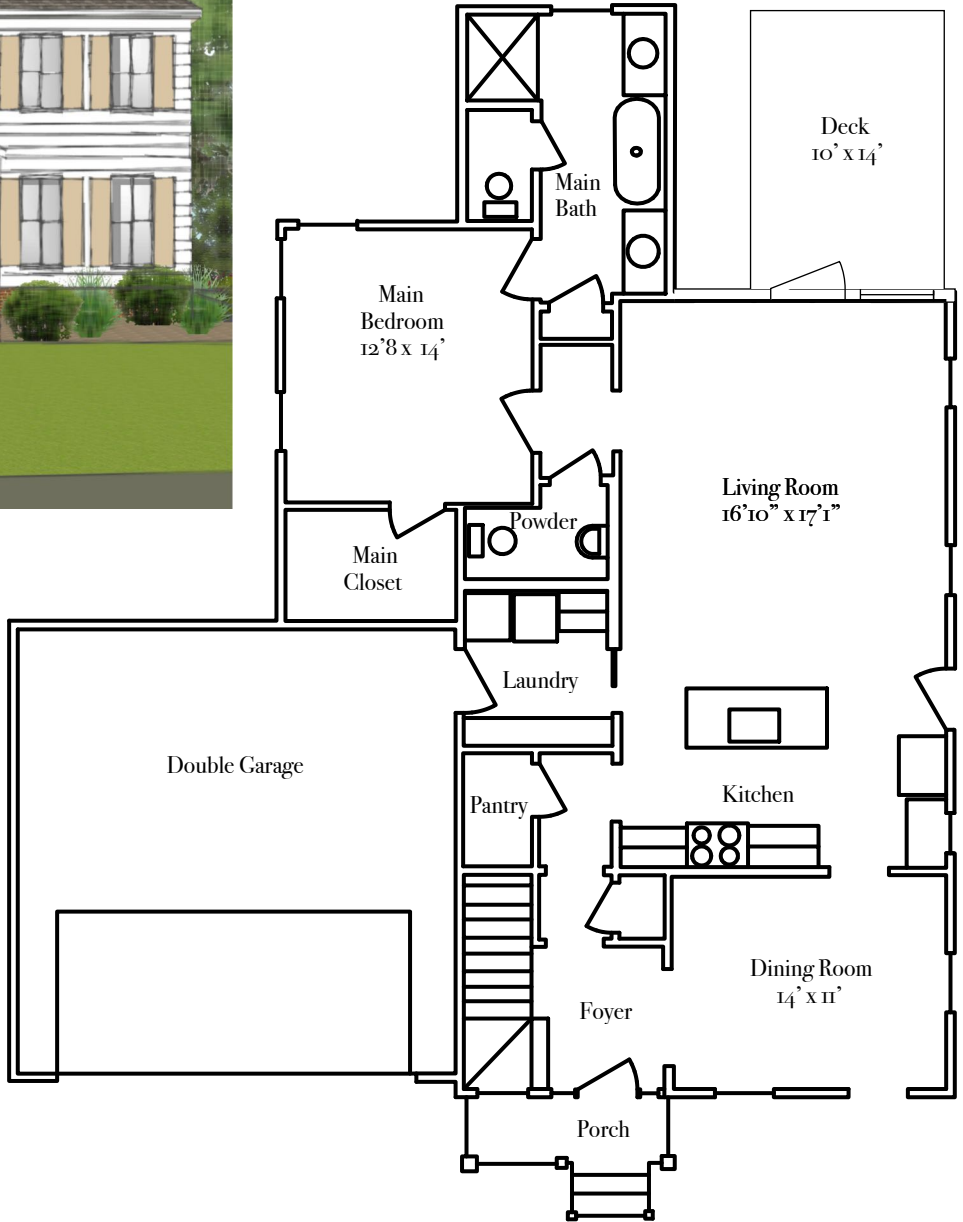

3646 Valley Road Lot 5

The Shenandoah

2242 heated square feet
4 bedroom, 3.5 bath

Interior Features

- Hardwood flooring downstairs
- Shaw Framed View Carpet in Canvas upstairs and main bedroom
- Crown molding
- Painted white shaker cabinets in kitchens, bathrooms and laundry
- Carrara Quartz White countertops
- Tile backsplash in kitchen
- Kitchen with island and pantry
- Samsung appliance package: 30" electric range, dishwasher, microwave, refrigerator
appliance upgrade available
- Undercabinet lights in kitchen
- Powder Room
- Main suite on first level with walk-in closet, soaking tub with separate shower, water closet
- Play loft upstairs
- Sherwin Williams Paint throughout
- Tankless water heater
- Double garage with automatic opener
- Irrigation
- Energy efficient windows

Exterior Features

- Crawlspace foundation with Brick Skirt
- Horizontal Lap Siding by James Hardie in Arctic White
- Pebblestone Clay louvered shutters
- Wood stained front door
- White double garage door
- Sherwin Williams Extra White trim
- Sherwin Williams Window Pane Porch Ceilings
- Hanging Copper Lantern
- Wood Deck in rear

**** For information only. Subject to change. ****
Drawings not to scale.