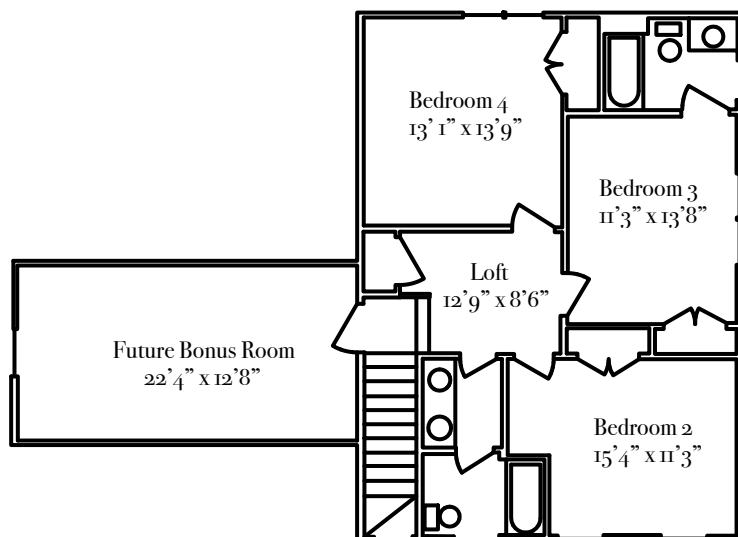

** For information only. Subject to change. **
Drawings not to scale.