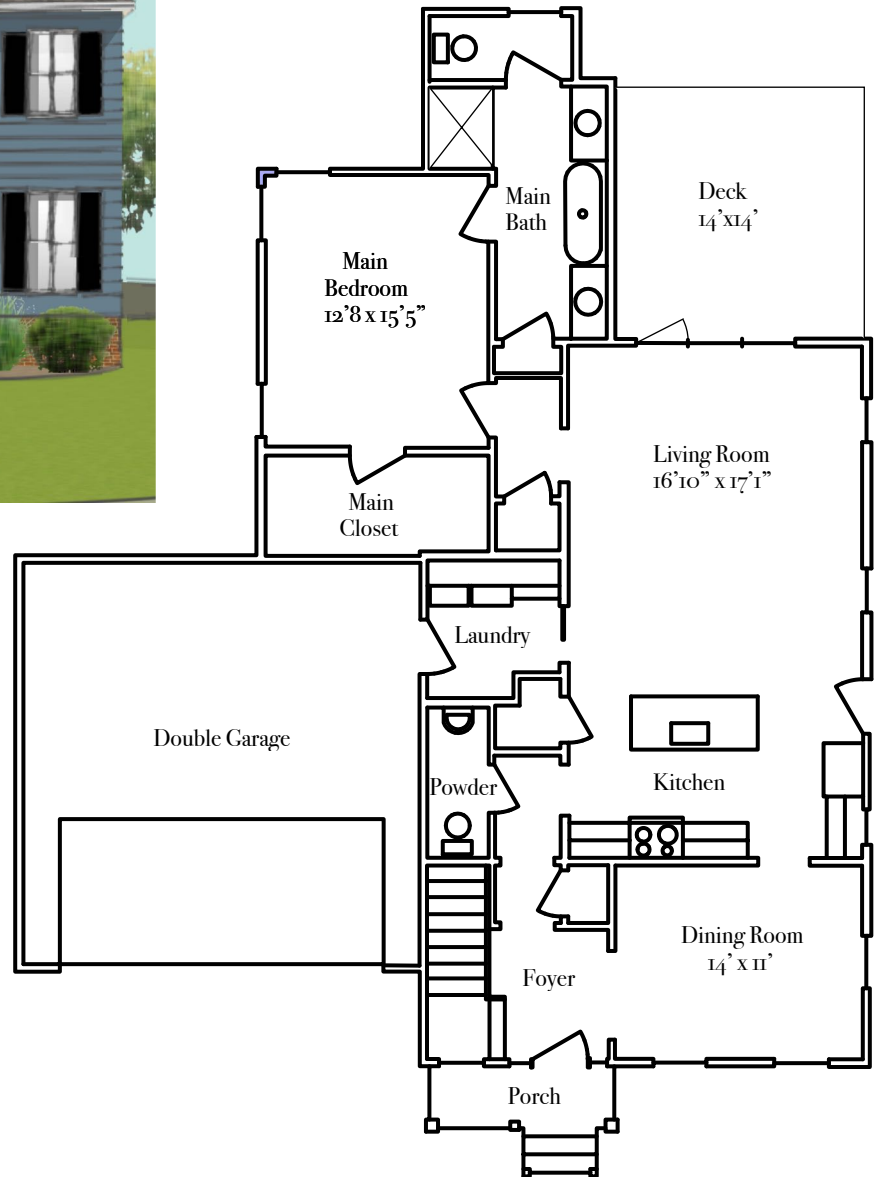

## The Shenandoah

2291 heated square feet  
4 bedroom, 3.5 bath

### Interior Features

- Hardwood flooring downstairs
- Shaw Framed View Carpet in Canvas upstairs and main bedroom
- Crown molding
- Painted white shaker cabinets in kitchens, bathrooms and laundry
- Carrara Quartz White countertops
- Tile backsplash in kitchen
- Kitchen with island and pantry
- Samsung appliance package: 30" electric range, dishwasher, microwave, refrigerator  
*appliance upgrade available*
- Undercabinet lights in kitchen
- Powder Room
- Main suite on first level with walk-in closet, soaking tub with separate shower, water closet
- Play loft upstairs
- Sherwin Williams Paint throughout
- Tankless water heater
- Double garage with automatic opener
- Irrigation
- Energy efficient windows

### Exterior Features

- Crawlspace foundation with Brick Skirt
- Horizontal Lap Siding by James Hardie in Boothbay Blue
- Black louvered shutters
- Wood stained front door
- White double garage door
- Sherwin Williams Extra White trim
- Sherwin Williams Window Pane Porch Ceilings
- Hanging Copper Lantern
- Wood Deck in rear