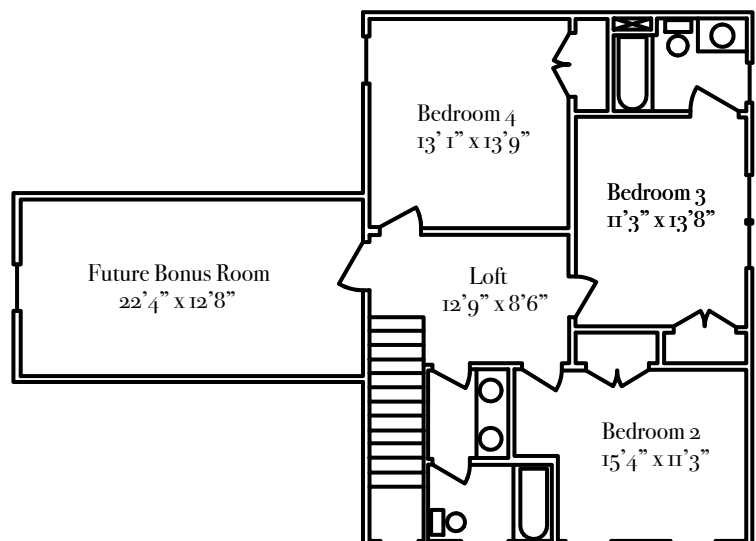

**For information only. Subject to change. **
Drawings not to scale.