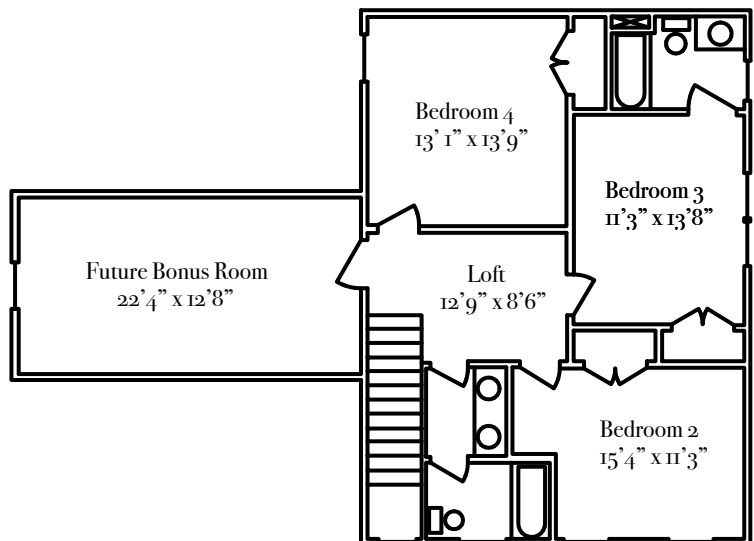

3620 Valley Road, Lot 1

The Shenandoah , available for \$589,000

2291 heated square feet
4 bedroom, 3.5 bath

Interior Features

- Hardwood flooring downstairs
- Shaw Framed View Carpet in Canvas upstairs and main bedroom
- Crown molding
- Painted white shaker cabinets in kitchens, bathrooms and laundry
- Carrara Quartz White countertops
- Tile backsplash in kitchen
- Kitchen with island and pantry
- Samsung appliance package: 30" electric range, dishwasher, microwave, refrigerator
appliance upgrade available
- Undercabinet lights in kitchen
- Powder Room
- Main suite on first level with walk-in closet, soaking tub with separate shower, water closet
- Play loft upstairs
- Sherwin Williams Paint throughout
- Tankless water heater
- Double garage with automatic opener
- Irrigation
- Energy efficient windows

Exterior Features

- Crawlspace foundation with Brick Skirt
- Horizontal Lap Siding by James Hardie in Boothbay Blue
- Black louvered shutters
- Wood stained front door
- White double garage door
- Sherwin Williams Extra White trim
- Sherwin Williams Window Pane Porch Ceilings
- Hanging Copper Lantern
- Wood Deck in rear