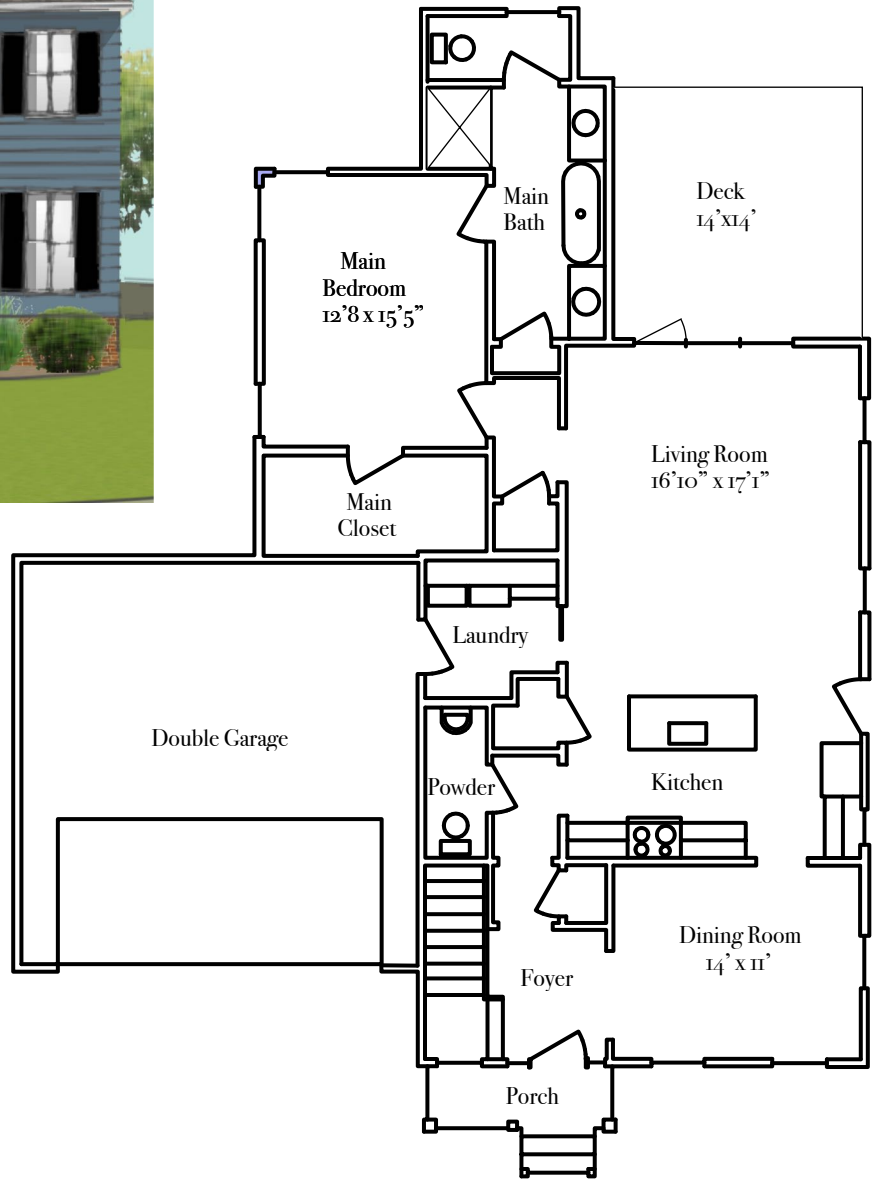

3620 Valley Road, Lot 1

The Shenandoah , available for \$589,000

2291 heated square feet
4 bedroom, 3.5 bath

Interior Features

- Hardwood flooring downstairs
- Shaw Framed View Carpet in Canvas upstairs and main bedroom
- Crown molding
- Painted white shaker cabinets in kitchens, bathrooms and laundry
- Carrara Quartz White countertops
- Tile backsplash in kitchen
- Kitchen with island and pantry
- Samsung appliance package: 30" electric range, dishwasher, microwave, refrigerator
appliance upgrade available
- Undercabinet lights in kitchen
- Powder Room
- Main suite on first level with walk-in closet, soaking tub with separate shower, water closet
- Play loft upstairs
- Sherwin Williams Paint throughout
- Tankless water heater
- Double garage with automatic opener
- Irrigation
- Energy efficient windows

Exterior Features

- Crawlspace foundation with Brick Skirt
- Horizontal Lap Siding by James Hardie in Boothbay Blue
- Black louvered shutters
- Wood stained front door
- White double garage door
- Sherwin Williams Extra White trim
- Sherwin Williams Window Pane Porch Ceilings
- Hanging Copper Lantern
- Wood Deck in rear

****For information only. Subject to change. ****
Drawings not to scale.