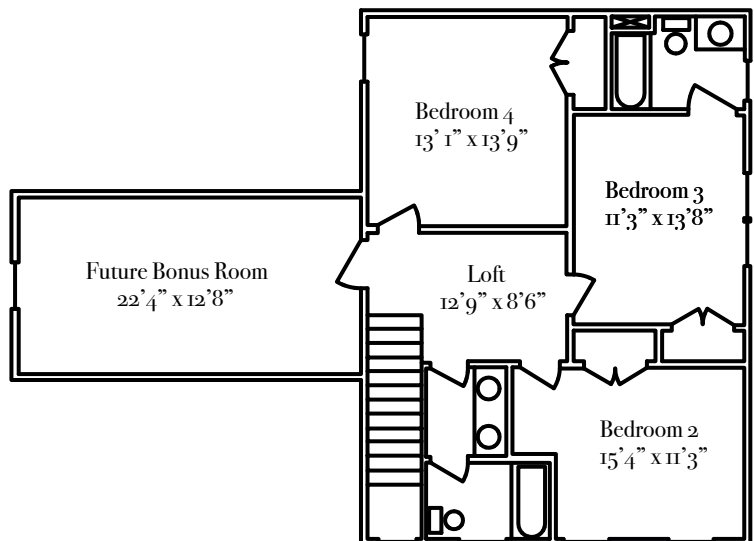

3620 Valley Road, Lot 1

The Shenandoah , available for \$589,000

2291 heated square feet

4 bedroom, 3.5 bath

Interior Features

- Hardwood flooring downstairs
- Shaw Framed View Carpet in Canvas upstairs and main bedroom
- Crown molding
- Painted white shaker cabinets in kitchens, bathrooms and laundry
- Carrara Quartz White countertops
- Tile backsplash in kitchen
- Kitchen with island and pantry
- Samsung appliance package: 30" electric range, dishwasher, microwave, refrigerator
appliance upgrade available
- Undercabinet lights in kitchen
- Powder Room
- Main suite on first level with walk-in closet, soaking tub with separate shower, water closet
- Play loft upstairs
- Sherwin Williams Worldly Gray Paint with Extra White trim throughout
- Tankless water heater
- Double garage with automatic opener
- Irrigation
- Energy efficient windows

Exterior Features

- Crawlspace foundation with Brick Skirt
- Horizontal Lap Siding by James Hardie in Boothbay Blue
- Black louvered shutters
- Wood stained front door
- White double garage door
- Sherwin Williams Extra White trim
- Sherwin Williams Window Pane Porch Ceilings
- Hanging Copper Lantern

**For information only. Subject to change. **

Drawings not to scale.