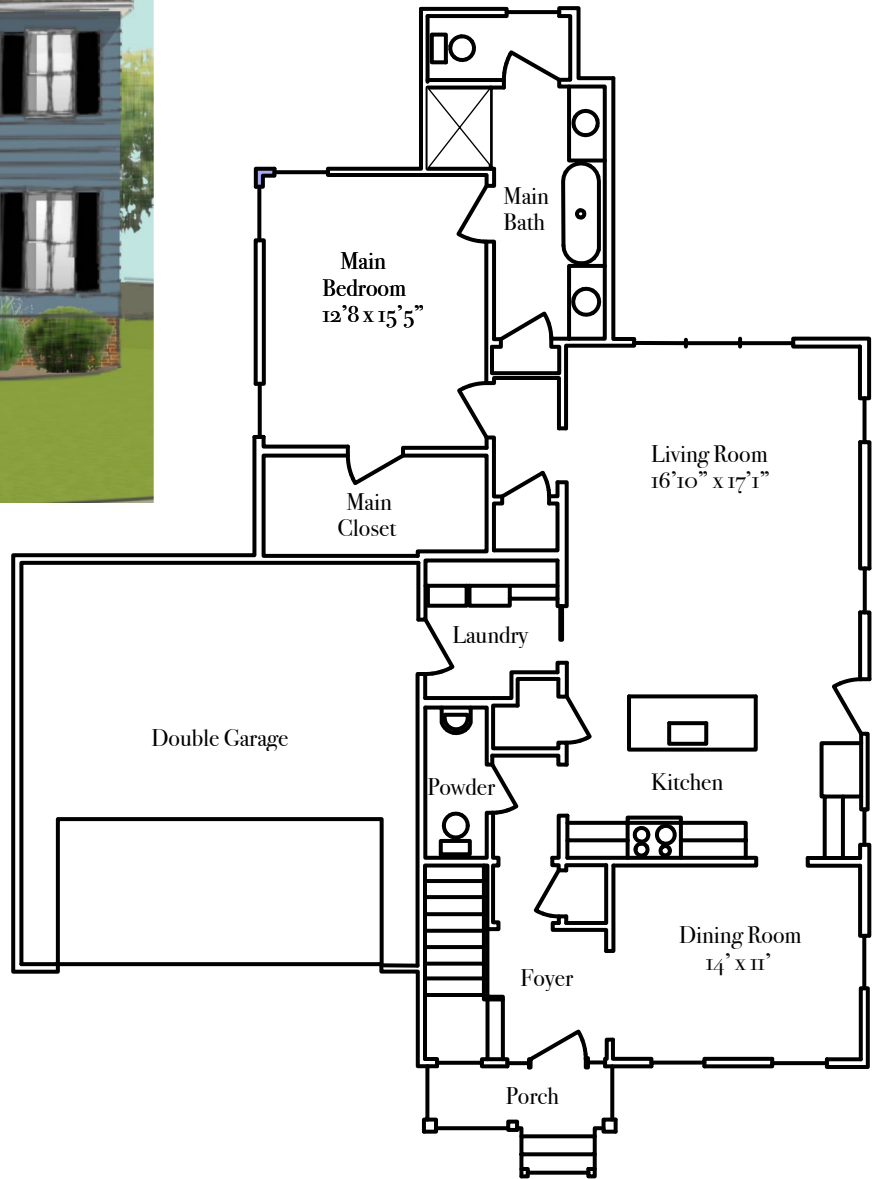

3620 Valley Road, Lot 1

The Shenandoah , available for \$589,000

2291 heated square feet

4 bedroom, 3.5 bath

Interior Features

- Hardwood flooring downstairs
- Shaw Framed View Carpet in Canvas upstairs and main bedroom
- Crown molding
- Painted white shaker cabinets in kitchens, bathrooms and laundry
- Carrara Quartz White countertops
- Tile backsplash in kitchen
- Kitchen with island and pantry
- Samsung appliance package: 30" electric range, dishwasher, microwave, refrigerator
appliance upgrade available
- Undercabinet lights in kitchen
- Powder Room
- Main suite on first level with walk-in closet, soaking tub with separate shower, water closet
- Play loft upstairs
- Sherwin Williams Worldly Gray Paint with Extra White trim throughout
- Tankless water heater
- Double garage with automatic opener
- Irrigation
- Energy efficient windows

Exterior Features

- Crawlspace foundation with Brick Skirt
- Horizontal Lap Siding by James Hardie in Boothbay Blue
- Black louvered shutters
- Wood stained front door
- White double garage door
- Sherwin Williams Extra White trim
- Sherwin Williams Window Pane Porch Ceilings
- Hanging Copper Lantern

**For information only. Subject to change. **

Drawings not to scale.